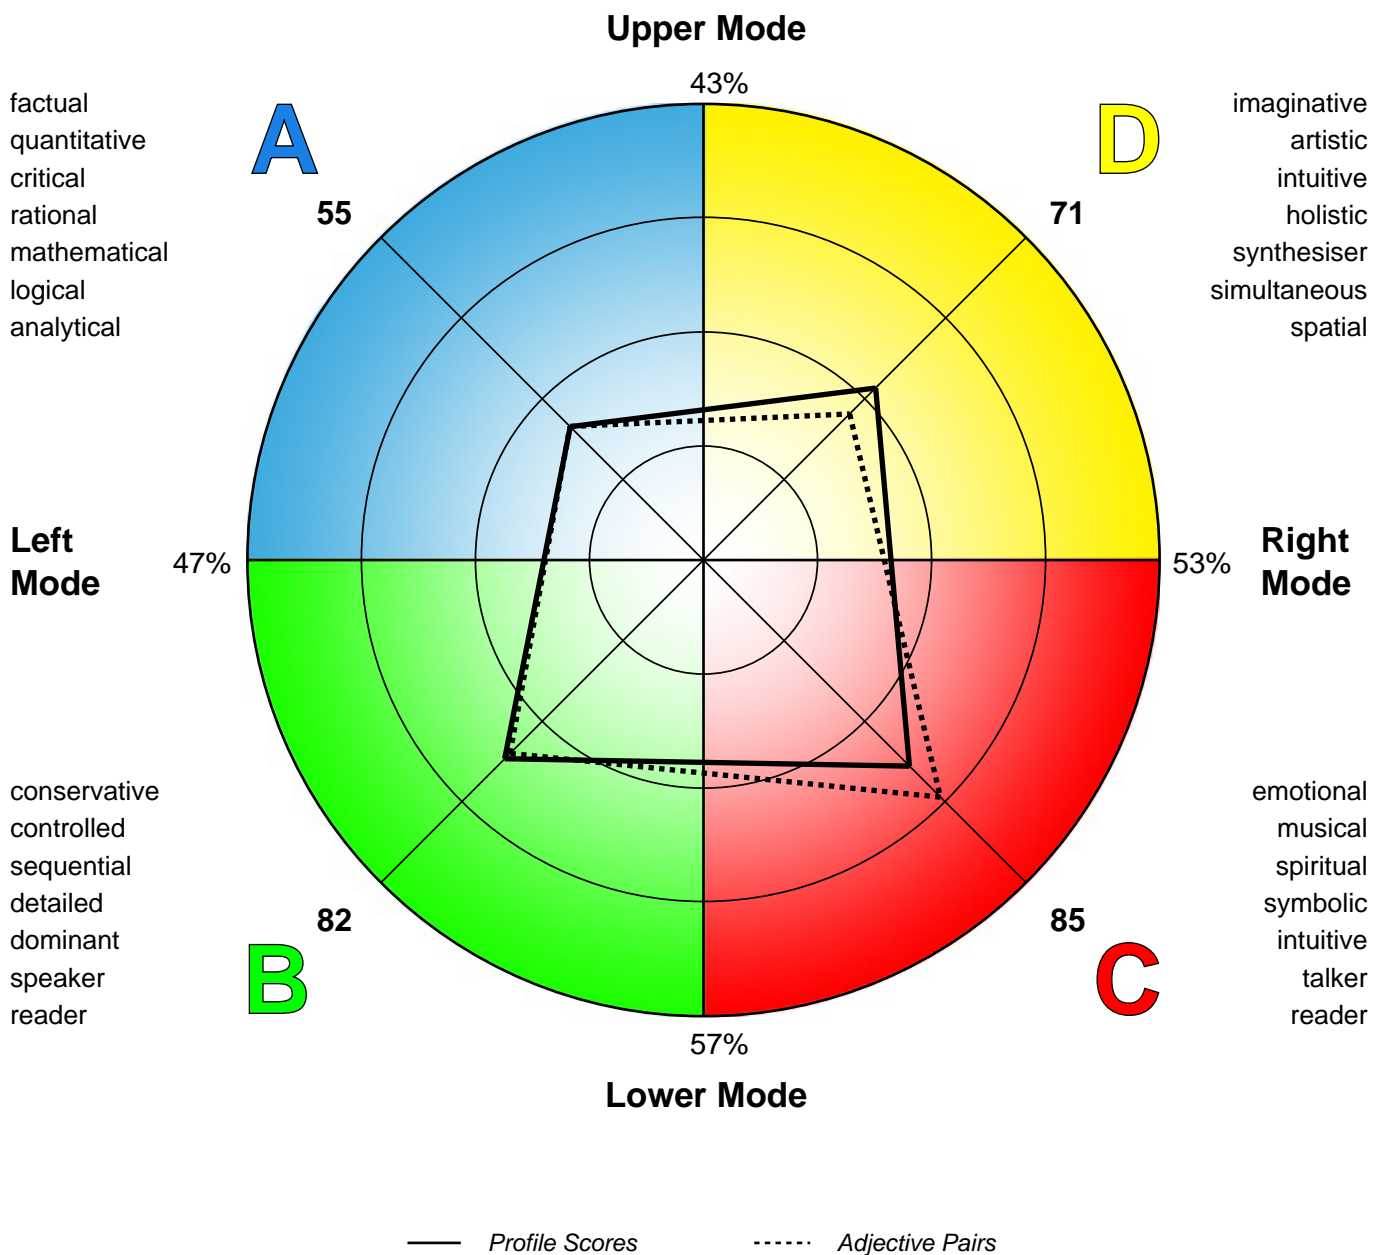

HERRMANN BRAIN DOMINANCE INSTRUMENT

Study of profiles:

Receptionist, Office

of the whole HBDI Database - 2393 profiles : 0.15 % on a population of 1618279 profiles

HERRMANN BRAIN DOMINANCE INSTRUMENT

Average of 2393 profiles

Average	55	82	85	71
Min	14	29	21	24
Max	129	140	155	150

HERRMANN BRAIN DOMINANCE INSTRUMENT

Answers to Work Elements section (>3)

HERRMANN BRAIN DOMINANCE INSTRUMENT

Answers to Key Descriptors section (2 & 3)