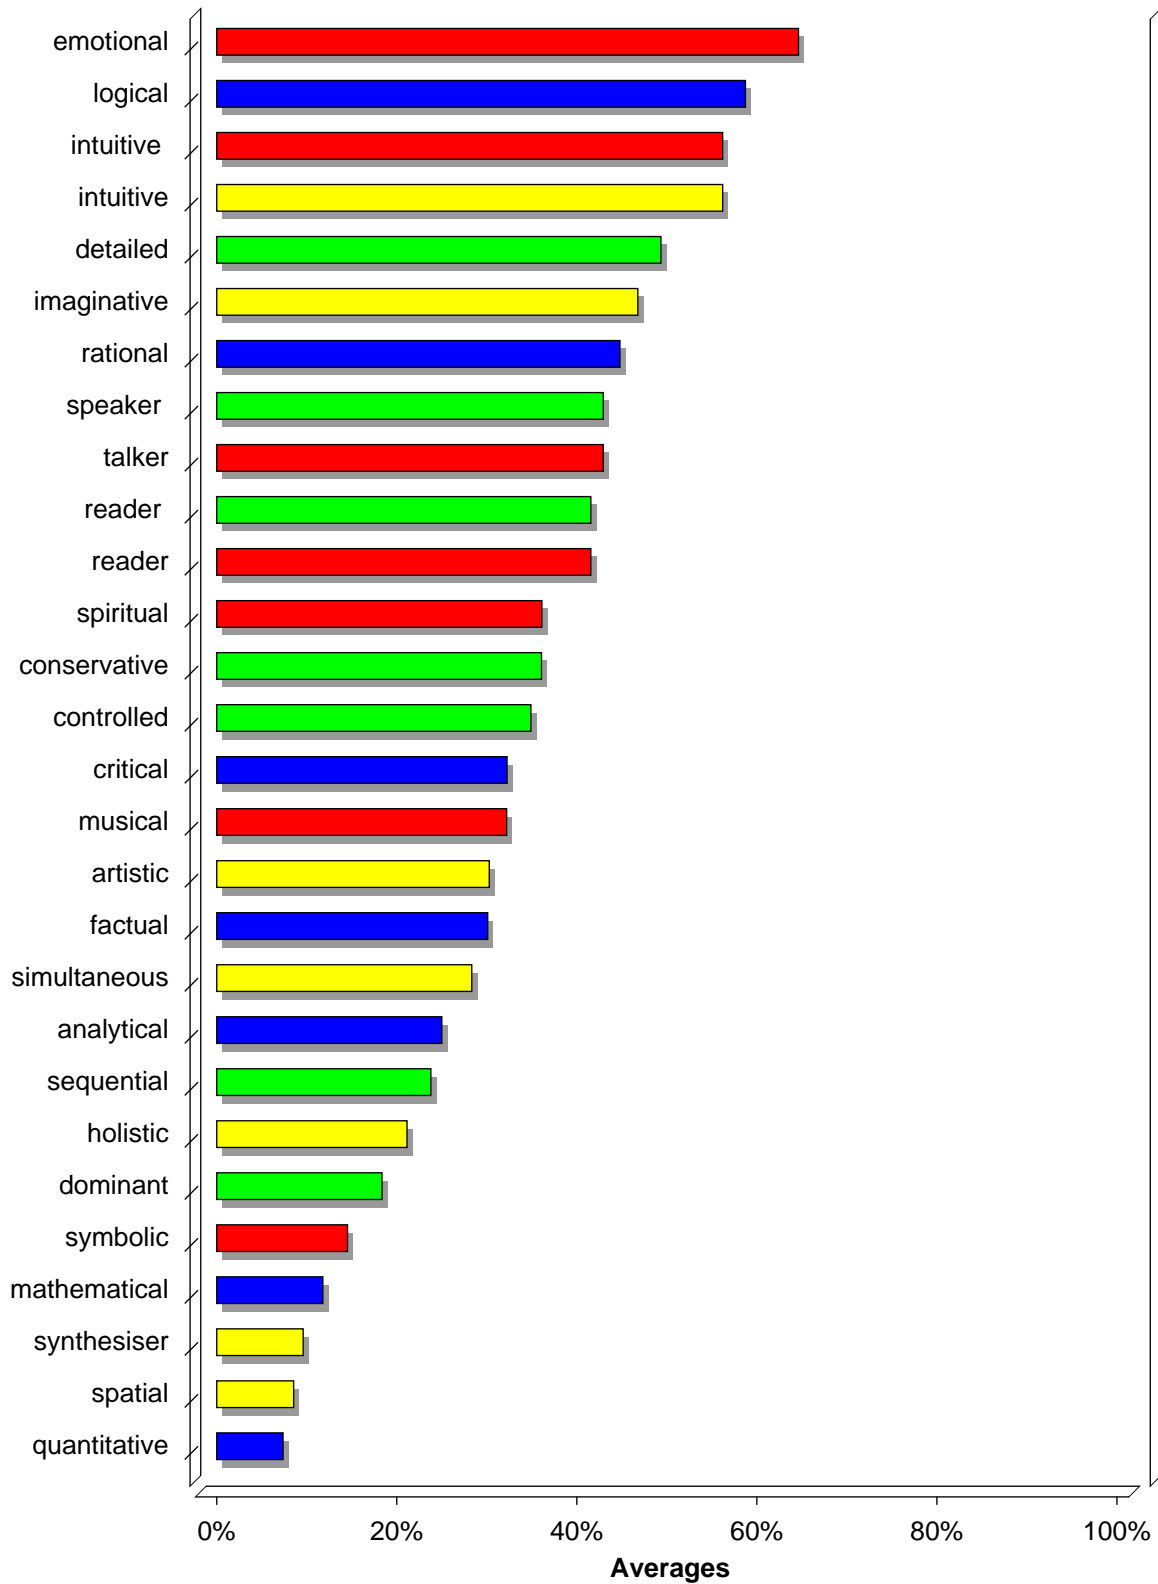

HERRMANN BRAIN DOMINANCE INSTRUMENT

Study of profiles:

Receptionist, Office

of the whole HBDI Database - 2393 profiles : 0.15 % on a population of 1618279 profiles

HERRMANN BRAIN DOMINANCE INSTRUMENT

Average of 2393 profiles

Average	55	82	85	71
Min	14	29	21	24
Max	129	140	155	150

HERRMANN BRAIN DOMINANCE INSTRUMENT

Answers to Work Elements section (>3)

HERRMANN BRAIN DOMINANCE INSTRUMENT

Answers to Key Descriptors section (2 & 3)

HERRMANN BRAIN DOMINANCE INSTRUMENT

Answers to Hobbies section (2 & 3)