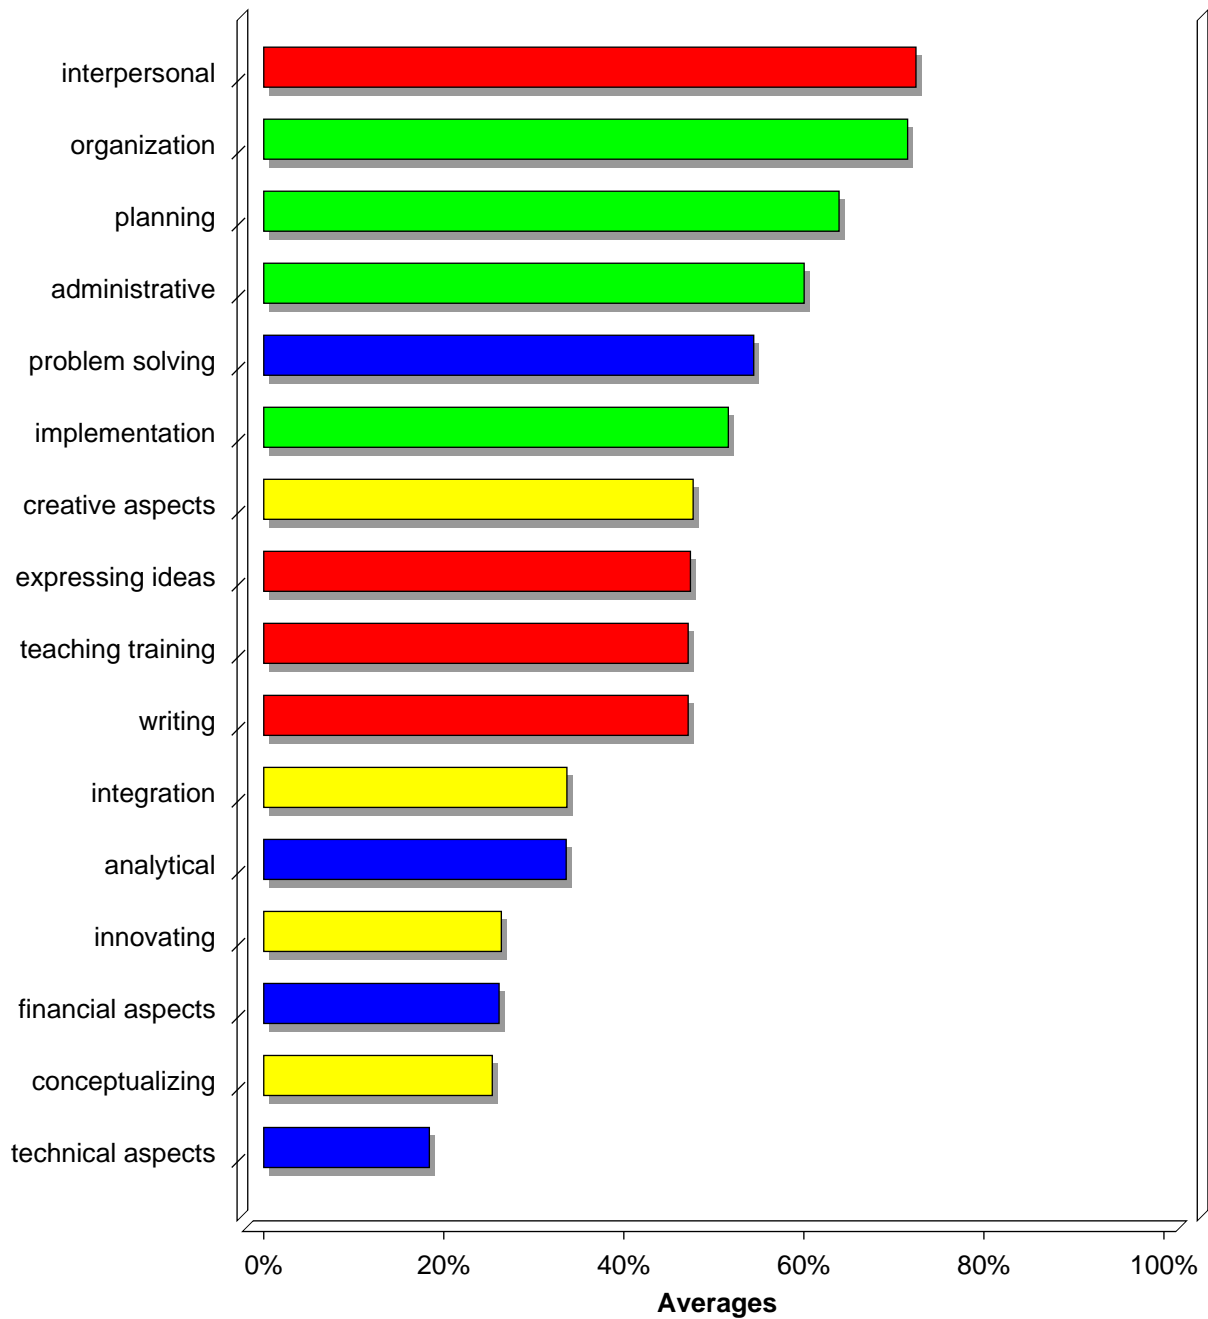

HERRMANN BRAIN DOMINANCE INSTRUMENT

Answers to Work Elements section (>3)